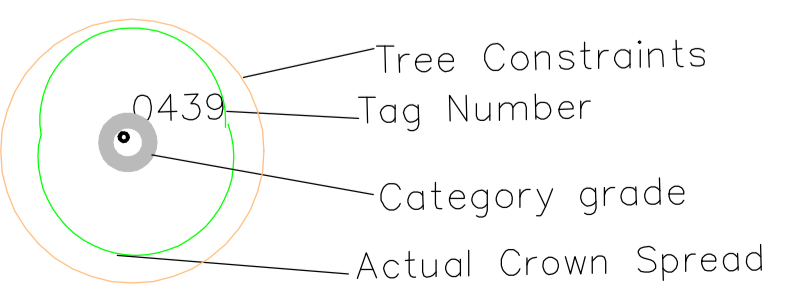

Notes:

BS5837: 2012 – Category Retention Rating

- Category U Trees – Trees in such a condition that any existing value would be lost within 10 years or being recommended for removal sound arboricultural practice.
- Category A Trees – Trees of high quality/value with a min. of 40 years life expectancy.

- Category B Trees – Trees of moderate quality/value with a min. of 20 years life expectancy.
- Category C Trees – Trees of low quality/value with a min. of 10 years life expectancy.

- Sub Categories
- 1 – Mainly Arboricultural values
 - 2 – Mainly Landscape values
 - 3 – Mainly cultural and conservation values.